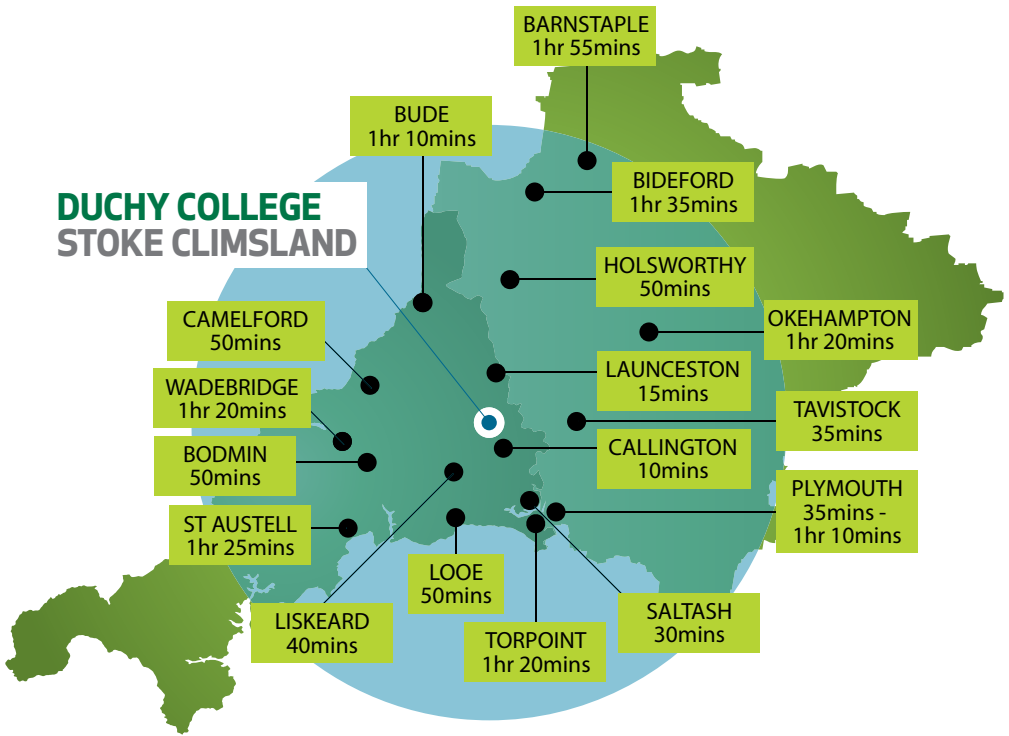

DUCHY COLLEGE STOKE CLIMSLAND

CONTACT US

Transport

Transport Manager
Duchy College Stoke Climsland
Callington
Cornwall
PL17 8PB
Tel: 01579 372207
Email: transport@duchy.ac.uk

/Duchy College Transport

@DuchyCollege

For financial help please contact:

Student Services
Duchy College, Stoke Climsland
Callington
Cornwall
PL17 8PB

Tel: 01579 372254

Fax: 01579 372200

Email: stokeclimslandstudentservices@duchy.ac.uk

Website: www.duchy.ac.uk