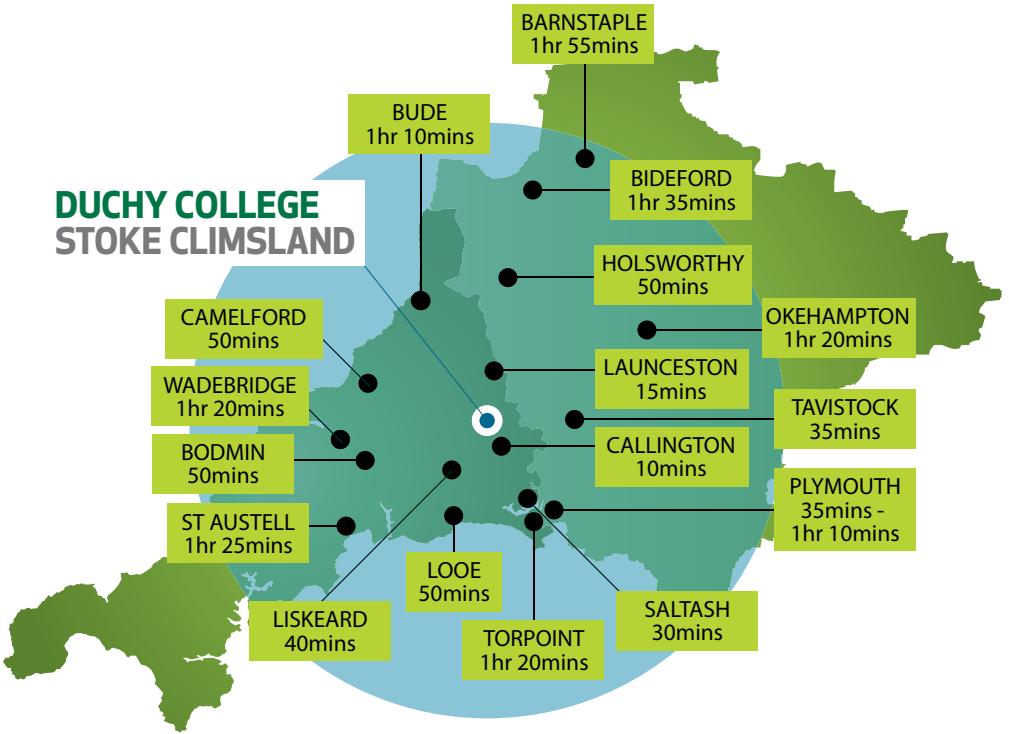

DUCHY COLLEGE STOKE CLIMSLAND

CONTACT US

Transport

Transport Manager
Duchy College Stoke Climsland
Callington
Cornwall
PL17 8PB
Tel: 01579 372207
Email: transport@duchy.ac.uk

/Duchy College Transport

@DuchyCollege

For financial help please contact:

Student Services
Duchy College, Stoke Climsland
Callington
Cornwall
PL17 8PB

Tel: 01579 372254

Fax: 01579 372200

Email: stokeclimslandstudentservices@duchy.ac.uk

Website: www.duchy.ac.uk